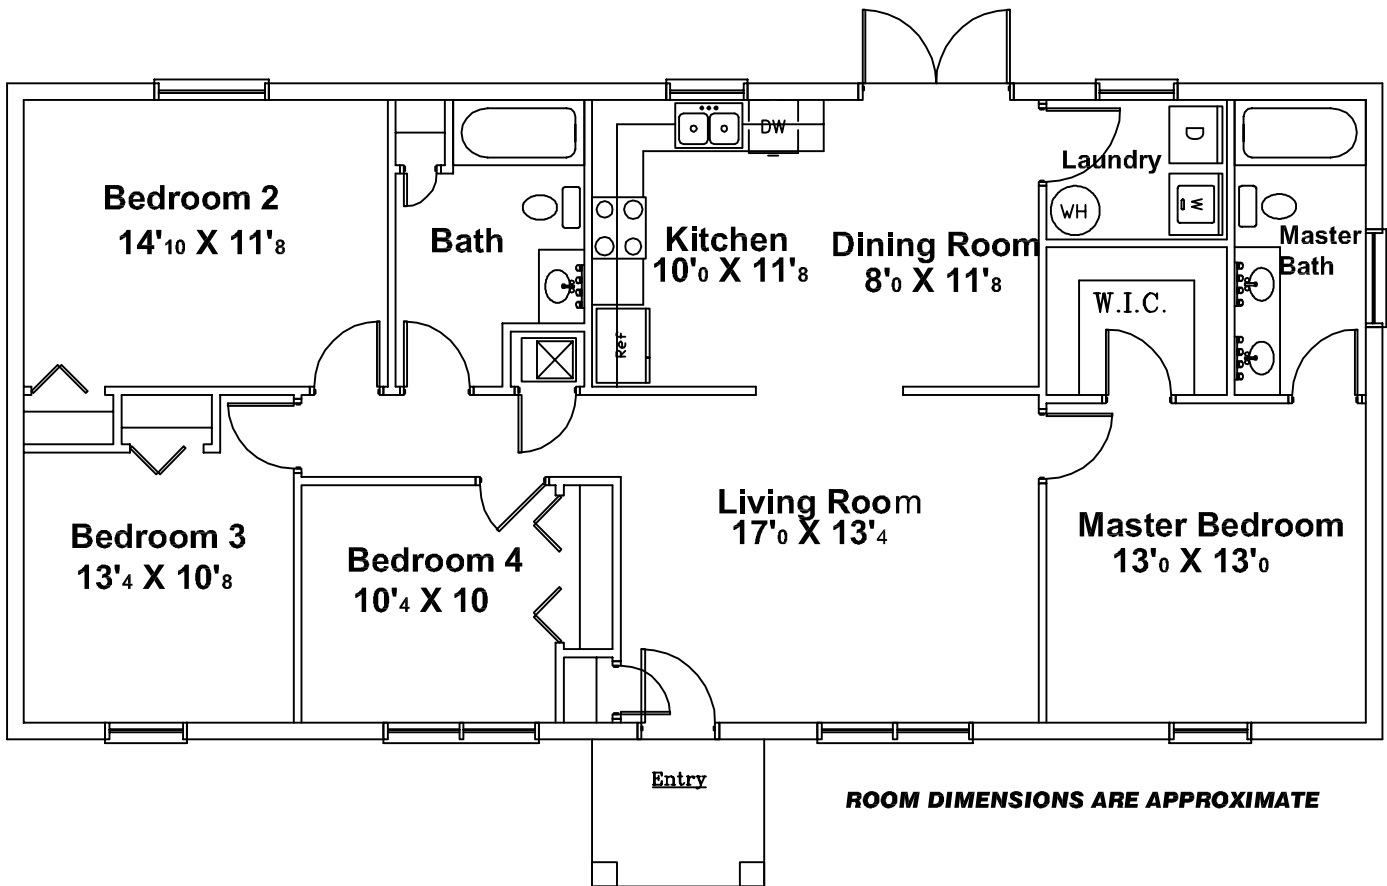

The Rose

ROOM DIMENSIONS ARE APPROXIMATE

Living	1,493
Entry	36
Total	1,529

HOUSE CRAFT HOMES, L.L.C.

12501 U.S. HWY 441, ALACHUA, FL. 32615
 PHONE 386-462-5323 FAX 386-462-1509 CGC038861